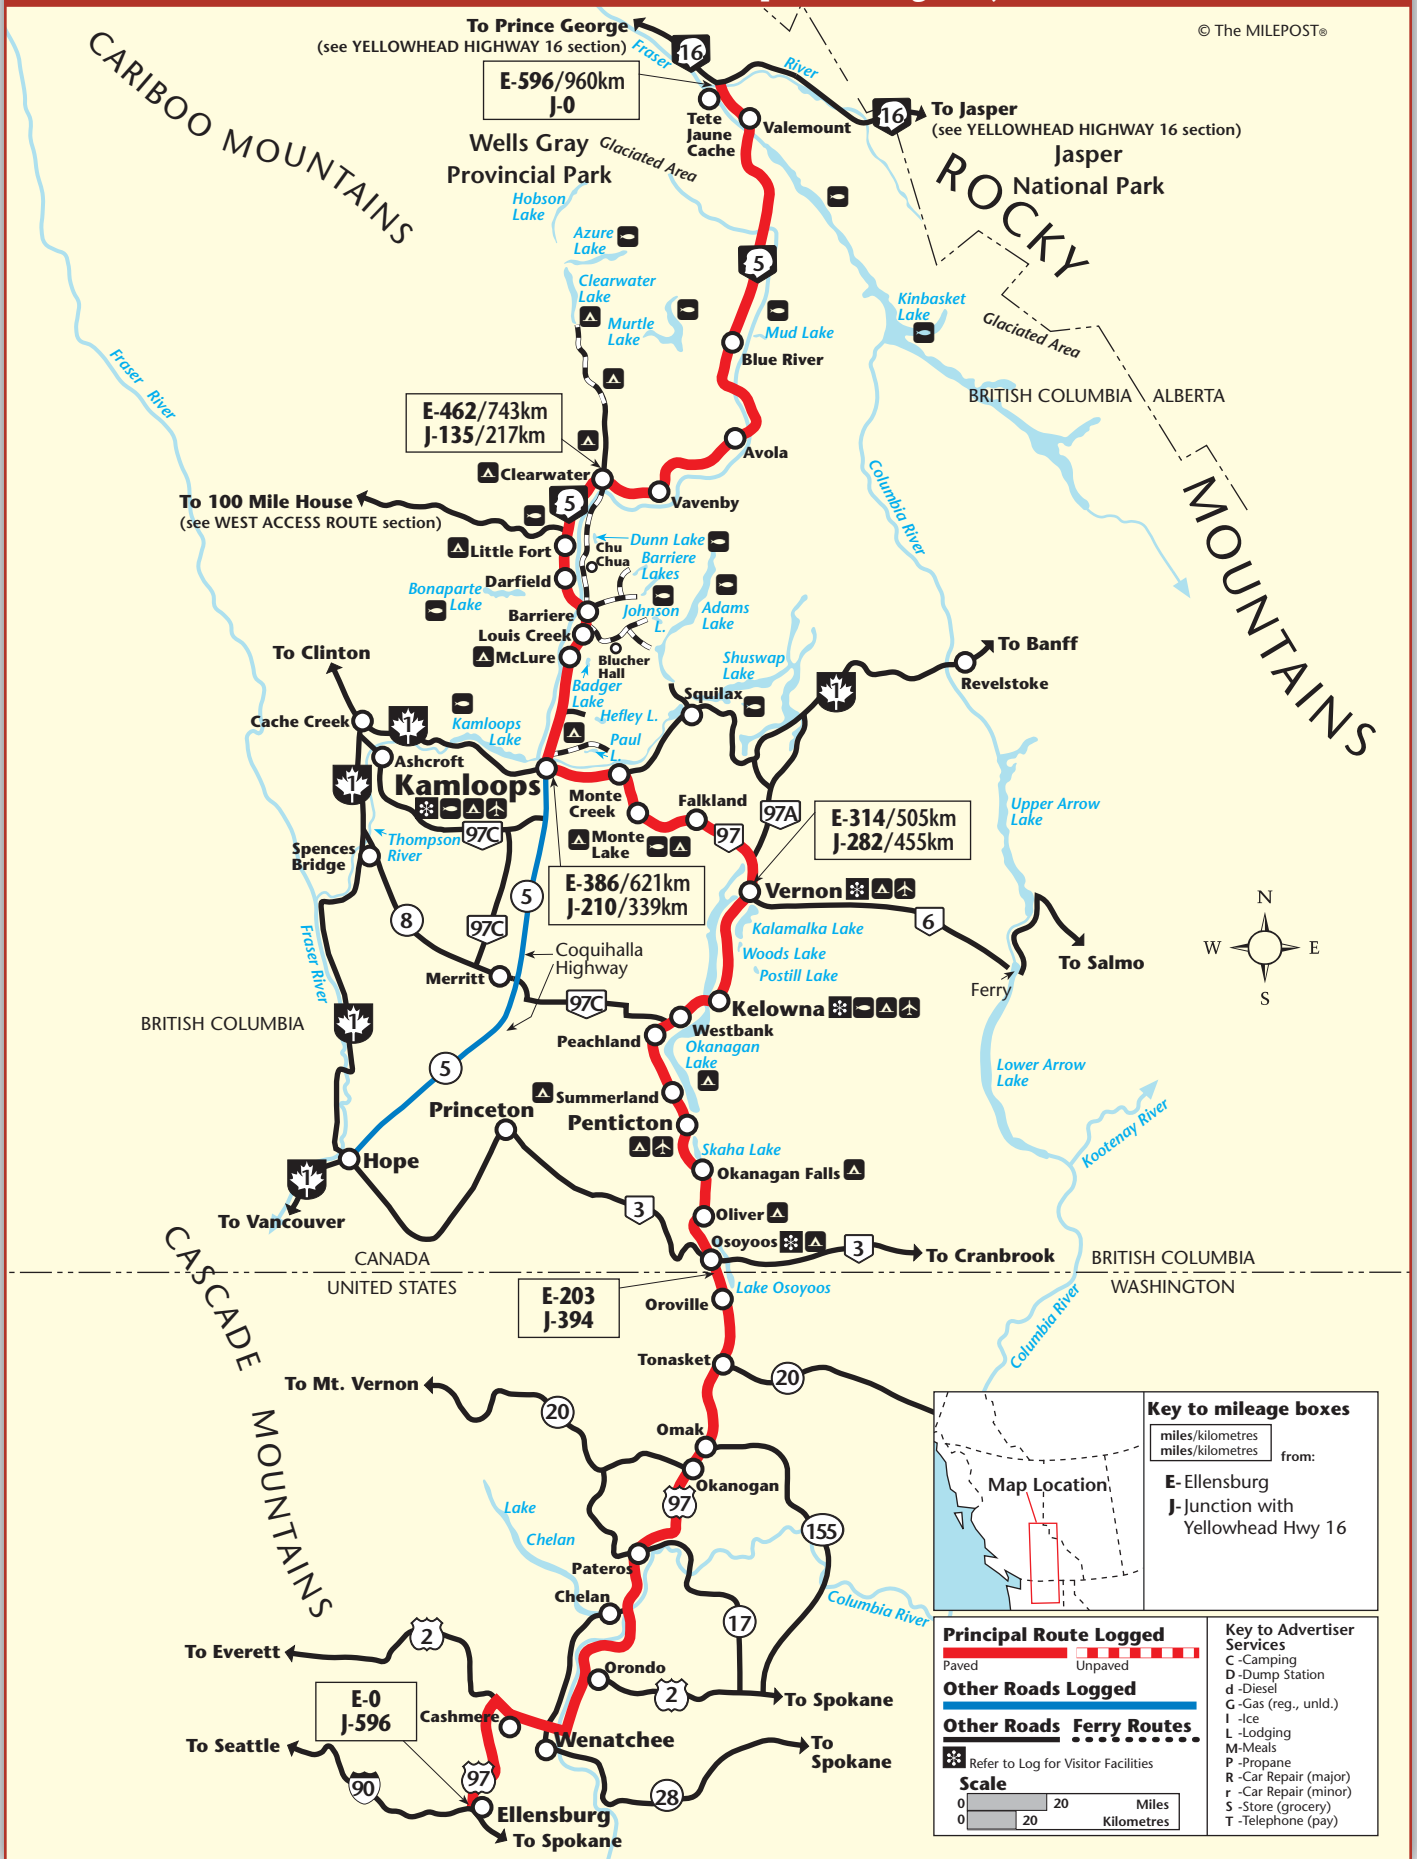

Central Access Route

Ellensburg, WA, to Yellowhead Hwy 16 Junction, BC
(includes Coquihalla Highway)

© The MILEPOST®

To Prince George
(see YELLOWHEAD HIGHWAY 16 section)
E-596/960km
J-0

To Jasper
(see YELLOWHEAD HIGHWAY 16 section)
Jasper
National Park

E-462/743km
J-135/217km

To 100 Mile House
(see WEST ACCESS ROUTE section)

E-314/505km
J-282/455km

E-386/621km
J-210/339km

E-203
J-394

E-0
J-596

Key to mileage boxes

miles/kilometres
miles/kilometres from:

E-Ellensburg
J-Junction with Yellowhead Hwy 16

Map Location

Principal Route Logged

Paved Unpaved

Other Roads Logged

Other Roads Ferry Routes

Refer to Log for Visitor Facilities

Scale

0 20 Miles
0 20 Kilometres

Key to Advertiser Services

- C - Camping
- D - Dump Station
- d - Diesel
- G - Gas (reg., unld.)
- I - Ice
- L - Lodging
- M - Meals
- P - Propane
- R - Car Repair (major)
- r - Car Repair (minor)
- S - Store (grocery)
- T - Telephone (pay)